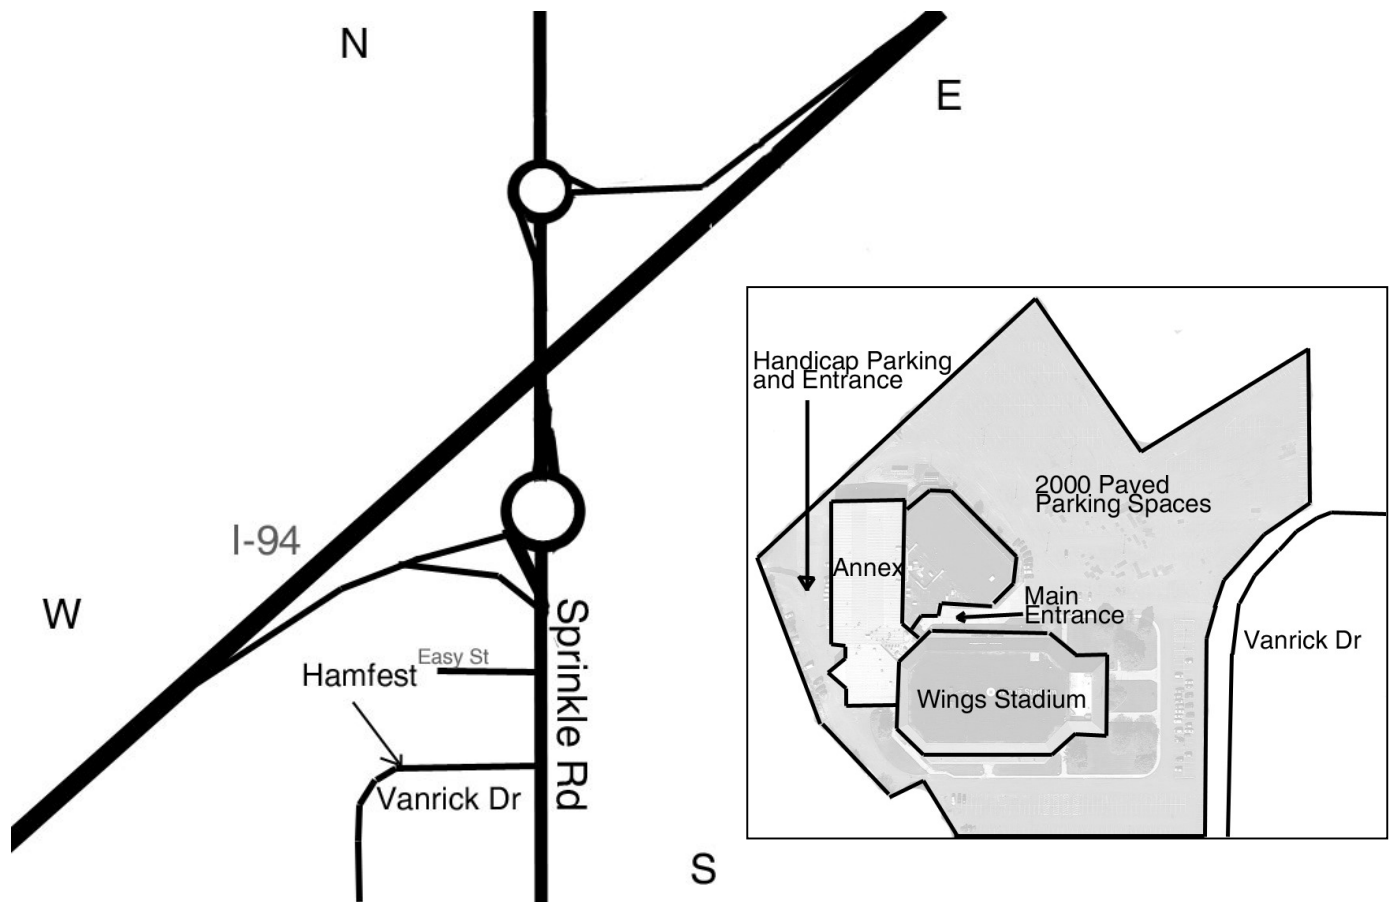

Reservations by mail accepted until March 1, 2024, please call or email after March 1st.

Please allow extra time for postal delivery this year.

Driving Directions to Wings Event Center

From Lansing/Charlotte: Go south on I-69 to Exit 38 (I-94). Take I-94 West to Sprinkle Rd. (Exit 80). At the end of the ramp proceed south through the two roundabouts, turn right at the first light (Vanrick Drive). Entrance is on right where the road curves to the left.

From Benton Harbor and other points west: Go east on I-94 to Sprinkle Rd. (Exit 80). Turn right at the end of the ramp onto Sprinkle Rd., turn right at Vanrick Drive. Entrance is on right where the road curves to the left.

From Detroit/Jackson/Albion: Go west on I-94 to Sprinkle Rd. (Exit 80). At the end of the ramp, proceed south through the two roundabouts, turn right at the first light (Vanrick Drive). Entrance is on right where the road curves to the left.

From Ft Wayne/Coldwater: Go north on I-69 to Exit 38 (I-94). Take I-94 West to Sprinkle Rd. (Exit 80). At the end of the ramp, proceed south through the two roundabouts, turn right at the first light (Vanrick Drive). Entrance is on right where the road curves to the left.